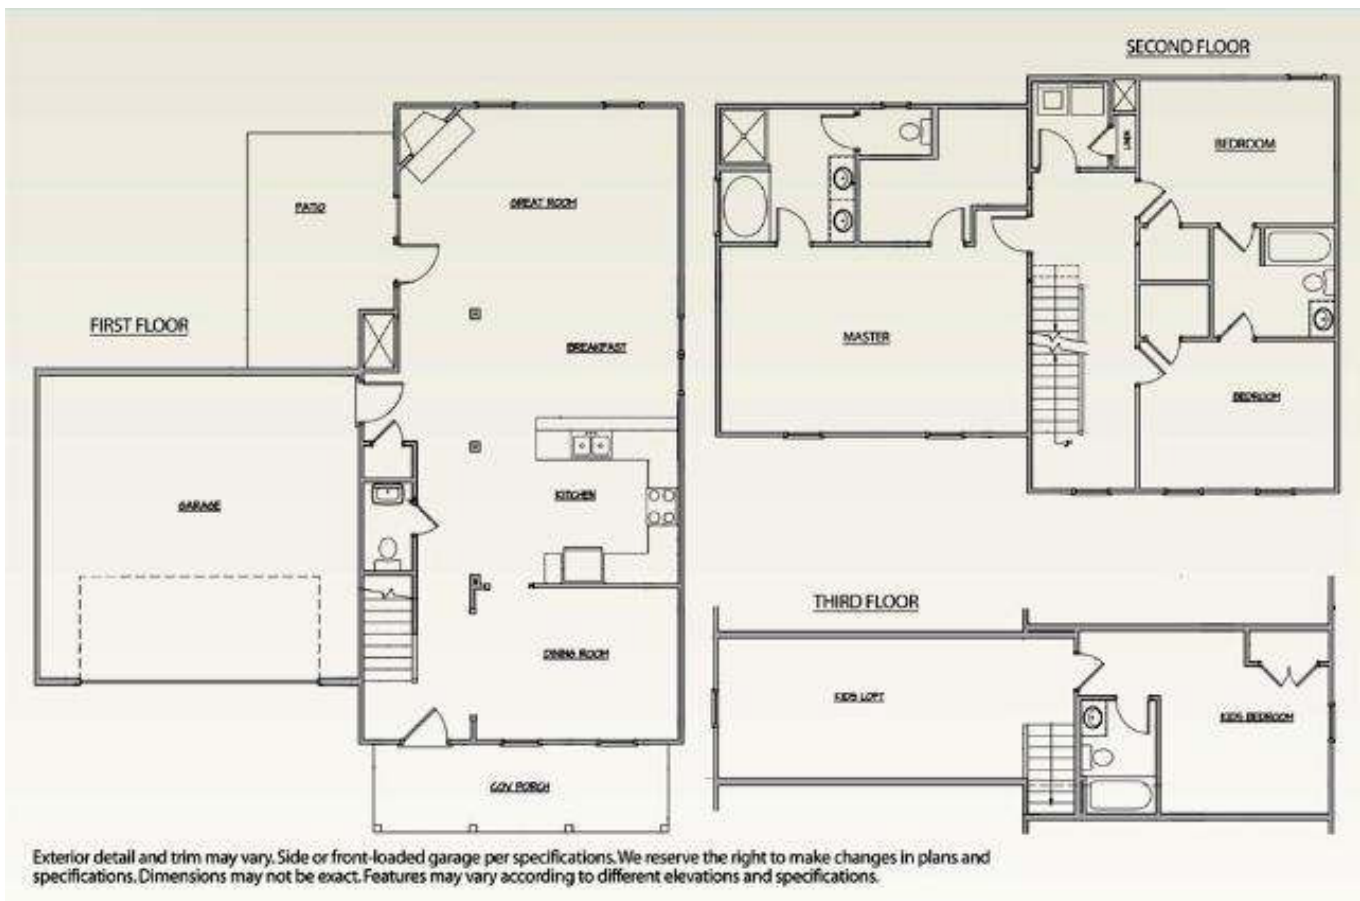

The Abbey View

2550 - 2600 sq ft

Neighborhood Specialist:

David NUNN
(919) 625-0401