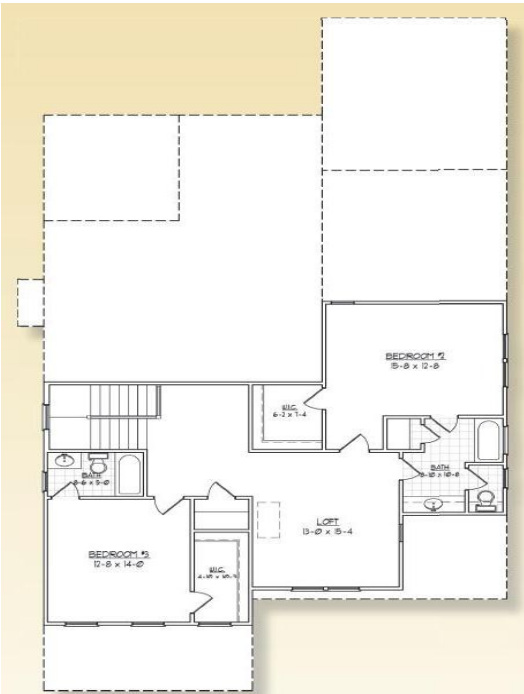

Benson Manor

2850-2900 sq ft

First Floor
1817 Sq. Ft.

Second Floor
1054 Sq. Ft.

Neighborhood Specialist:

David NUNN
(919) 625-0401