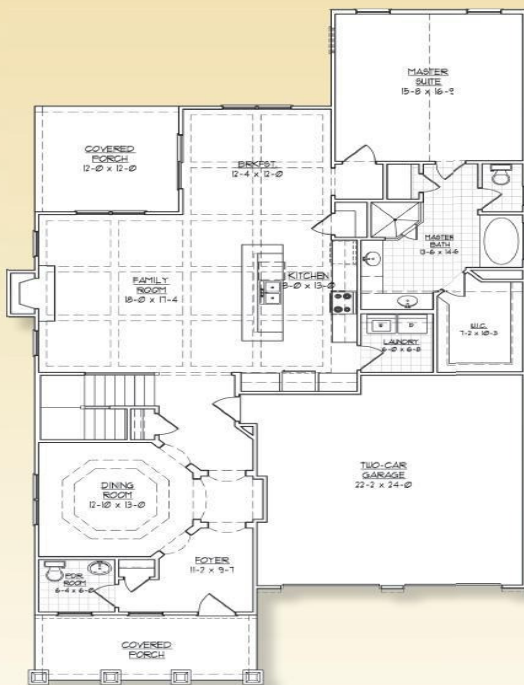

Benson Manor

2850-2900 sq ft

First Floor
1817 Sq. Ft.

Second Floor
1054 Sq. Ft.

Neighborhood Specialist:

David NUNN
(919) 625-0401