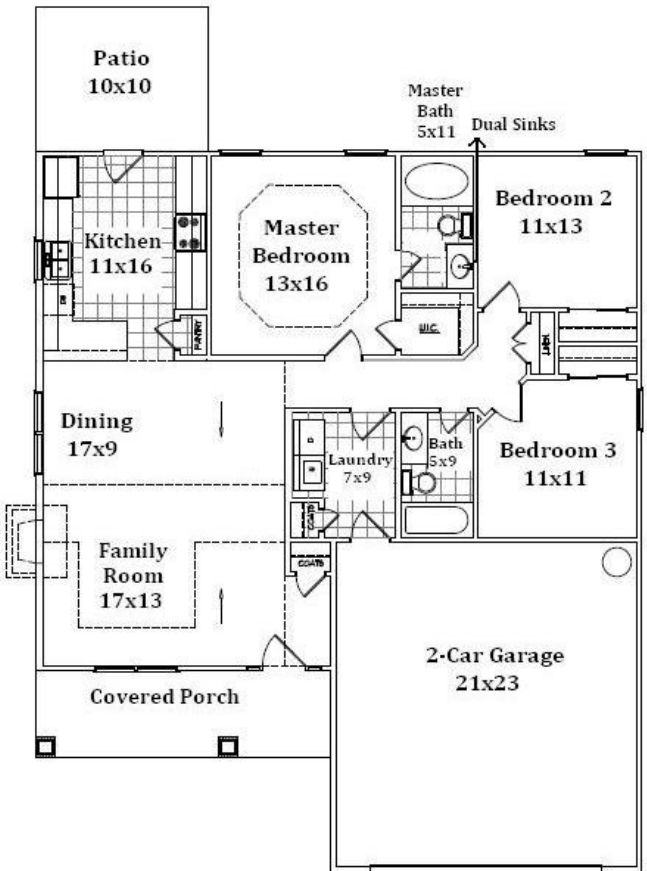

# The Hudson

1400-1450 sq ft

**Neighborhood Specialist**  
**Roger Mitchell**  
**(910) 340-7777 Roger Direct**  
**(910) 324-1155 Team Direct**  
**(910) 353-5100 Office**

Artist's representation only. Plans may differ depending on the modification performed by the builder. Room sizes, window placement, square footage totals, and other dimensions may vary from these drawings.