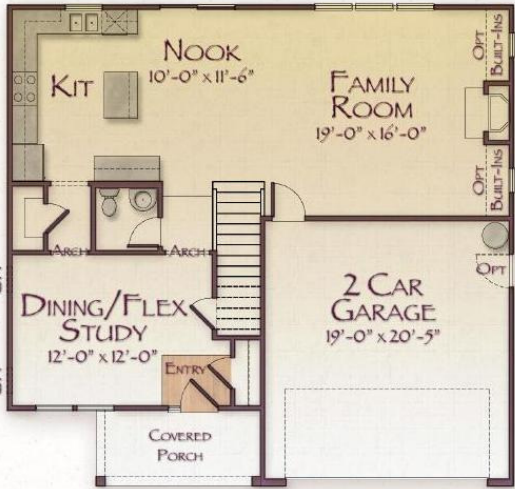

Jefferson

2225 - 2250

sq ft

Neighborhood Specialist:

David NUNN
(919) 625-0401

Artist's representation only. Plans may differ depending on the modification performed by the builder. Room sizes, window placement, square footage totals, and other dimensions may vary from these drawings.