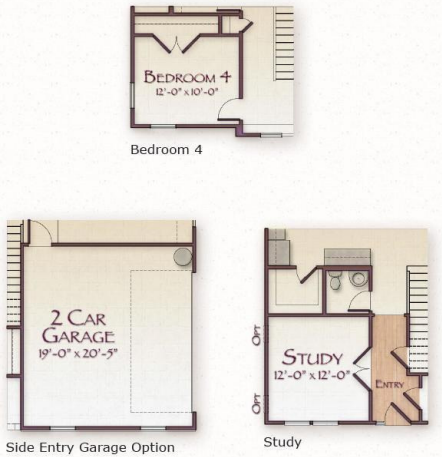

Jefferson

2225 - 2250

sq ft

Neighborhood Specialist:

David NUNN
(919) 625-0401

Artist's representation only. Plans may differ depending on the modification performed by the builder. Room sizes, window placement, square footage totals, and other dimensions may vary from these drawings.