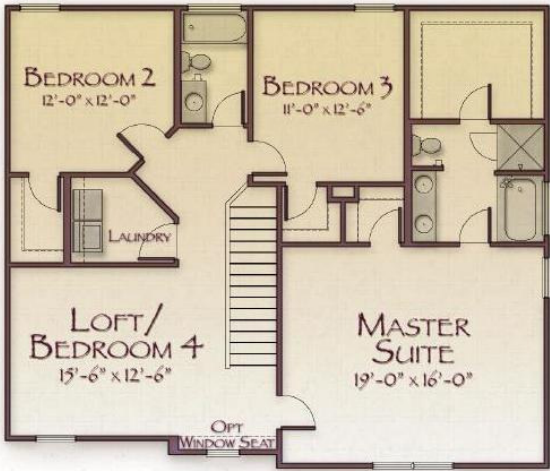

Jefferson

2225 - 2250

sq ft

Neighborhood Specialist:

David NUNN
(919) 625-0401

Artist's representation only. Plans may differ depending on the modification performed by the builder. Room sizes, window placement, square footage totals, and other dimensions may vary from these drawings.