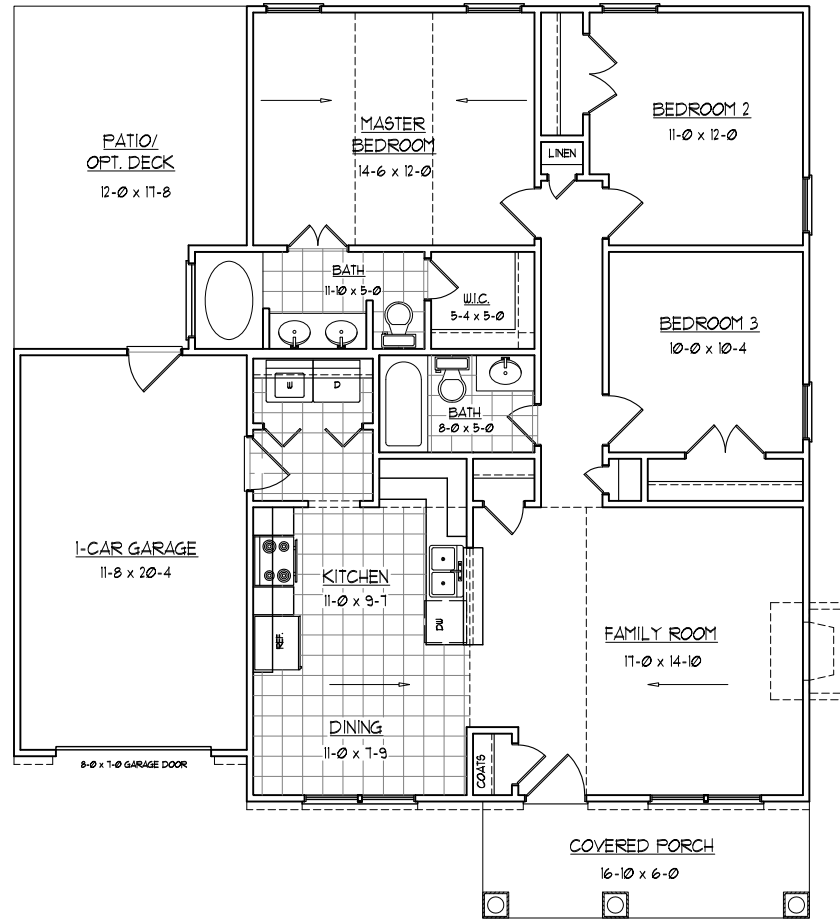

THE "SPIRIT"

41'-0" WIDE BY 41'-0" DEEP

SQUARE FOOTAGE (STUD)

1st FLOOR:	1197 SQ. FT.
TOTAL:	1197 SQ. FT.
FRONT PORCH:	101 SQ. FT.
PATIO/ DECK:	184 SQ. FT.
2-CAR GARAGE:	427 SQ. FT.

THE "SPIRIT"